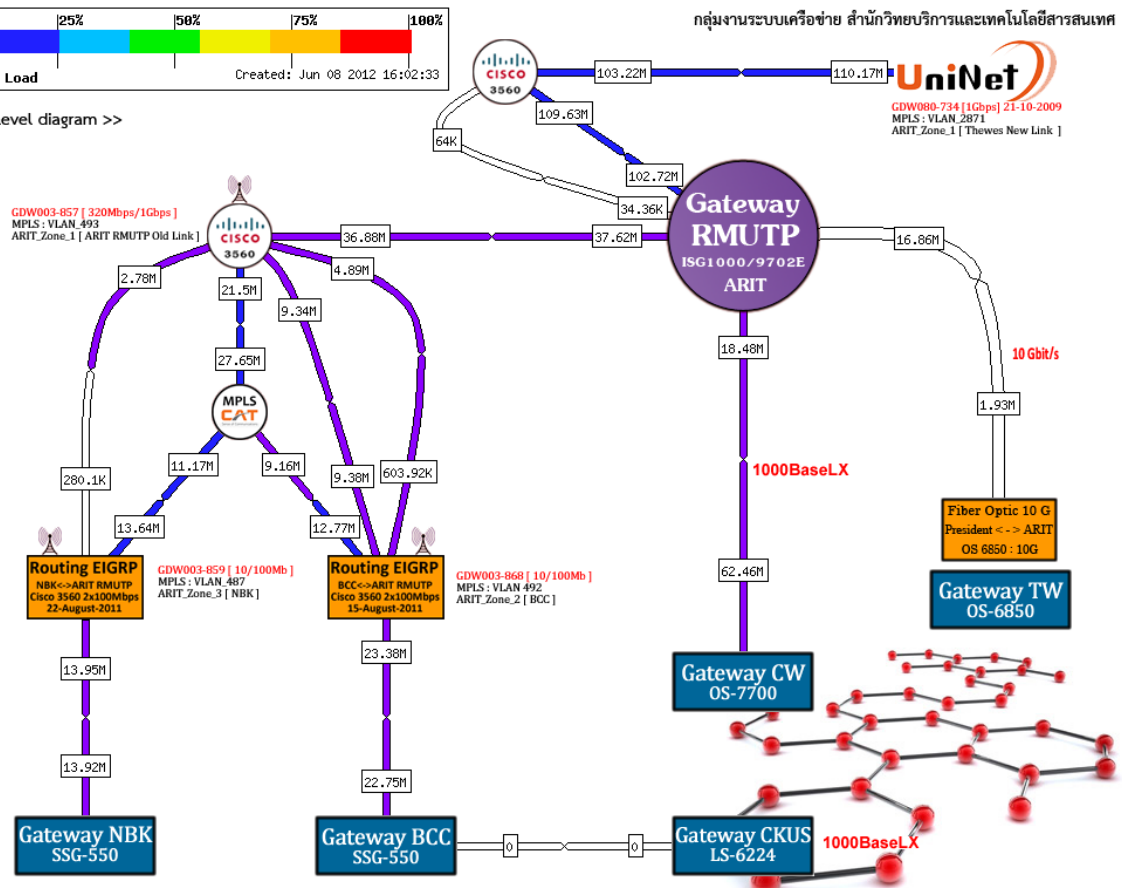

แสดงการเชื่อมต่อระบบเครือข่าย RMUTP Net ที่เชื่อมต่อกับภายนอก

Top level diagram >>

```

new-s-host2012 - Avocent Session Viewer-- Single Cursor Mode, Press <Pause> to exit.

813.8750 MB / 10.01 sec = 682.2199 Mbps 4 %TX 12 %RX 0 retrans 1.20 msRTT
root@shost:/# nuttcp -i -r [redacted]
 95.3750 MB / 1.00 sec = 800.0267 Mbps    77 retrans
 96.8125 MB / 1.00 sec = 812.1181 Mbps    88 retrans
101.3125 MB / 1.00 sec = 849.8819 Mbps    87 retrans
 99.3125 MB / 1.00 sec = 833.1153 Mbps    36 retrans
 98.3750 MB / 1.00 sec = 825.2293 Mbps    63 retrans
101.0625 MB / 1.00 sec = 847.7762 Mbps    65 retrans
101.0625 MB / 1.00 sec = 847.7449 Mbps    26 retrans
100.8125 MB / 1.00 sec = 845.7036 Mbps    46 retrans
102.3750 MB / 1.00 sec = 858.7837 Mbps    30 retrans
100.6875 MB / 1.00 sec = 844.6221 Mbps    39 retrans

999.0642 MB / 10.03 sec = 835.6922 Mbps 7 %TX 17 %RX 557 retrans 1.23 msRT
root@shost:/#
root@shost:/# nuttcp -i -r [redacted]
 95.8125 MB / 1.00 sec = 803.7198 Mbps   102 retrans
100.9375 MB / 1.00 sec = 846.7277 Mbps   108 retrans
100.0000 MB / 1.00 sec = 838.8524 Mbps    75 retrans
 97.2500 MB / 1.00 sec = 815.7840 Mbps    51 retrans
 93.0625 MB / 1.00 sec = 780.6836 Mbps    74 retrans
 99.1875 MB / 1.00 sec = 832.0451 Mbps    13 retrans
 99.1875 MB / 1.00 sec = 832.0451 Mbps    71 retrans
101.3125 MB / 1.00 sec = 849.8708 Mbps   148 retrans
 99.3750 MB / 1.00 sec = 833.6179 Mbps    46 retrans
 99.9375 MB / 1.00 sec = 838.3365 Mbps    81 retrans

988.5191 MB / 10.03 sec = 826.3798 Mbps 7 %TX 16 %RX 769 retrans 1.28 msRT
root@shost:/#

```