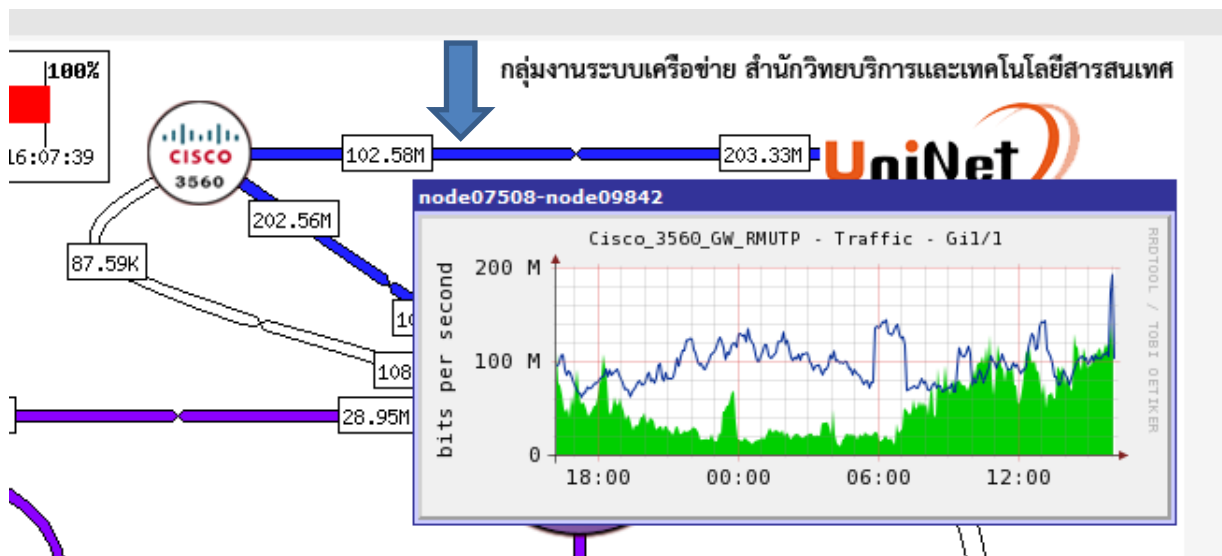

แสดงการเชื่อมต่อระบบเครือข่าย RMUTP Net ที่เชื่อมต่อกับภายนอก

Top level diagram >>

```

new-s-host2012 - Avocent Session Viewer-- Single Cursor Mode, Press <Pause> to exit.

813.8750 MB / 10.01 sec = 682.2199 Mbps 4 %TX 12 %RX 0 retrans 1.20 msRTT
root@shost:/# nuttcp -i -r [redacted]
 95.3750 MB / 1.00 sec = 800.0267 Mbps    77 retrans
 96.8125 MB / 1.00 sec = 812.1181 Mbps    88 retrans
101.3125 MB / 1.00 sec = 849.8819 Mbps    87 retrans
 99.3125 MB / 1.00 sec = 833.1153 Mbps    36 retrans
 98.3750 MB / 1.00 sec = 825.2293 Mbps    63 retrans
101.0625 MB / 1.00 sec = 847.7762 Mbps    65 retrans
101.0625 MB / 1.00 sec = 847.7449 Mbps    26 retrans
100.8125 MB / 1.00 sec = 845.7036 Mbps    46 retrans
102.3750 MB / 1.00 sec = 858.7837 Mbps    30 retrans
100.6875 MB / 1.00 sec = 844.6221 Mbps    39 retrans

999.0642 MB / 10.03 sec = 835.6922 Mbps 7 %TX 17 %RX 557 retrans 1.23 msRT
root@shost:/#
root@shost:/# nuttcp -i -r [redacted]
 95.8125 MB / 1.00 sec = 803.7198 Mbps   102 retrans
100.9375 MB / 1.00 sec = 846.7277 Mbps   108 retrans
100.0000 MB / 1.00 sec = 838.8524 Mbps    75 retrans
 97.2500 MB / 1.00 sec = 815.7840 Mbps    51 retrans
 93.0625 MB / 1.00 sec = 780.6836 Mbps    74 retrans
 99.1875 MB / 1.00 sec = 832.0451 Mbps    13 retrans
 99.1875 MB / 1.00 sec = 832.0451 Mbps    71 retrans
101.3125 MB / 1.00 sec = 849.8708 Mbps   148 retrans
 99.3750 MB / 1.00 sec = 833.6179 Mbps    46 retrans
 99.9375 MB / 1.00 sec = 838.3365 Mbps    81 retrans

988.5191 MB / 10.03 sec = 826.3798 Mbps 7 %TX 16 %RX 769 retrans 1.28 msRT
root@shost:/#

```