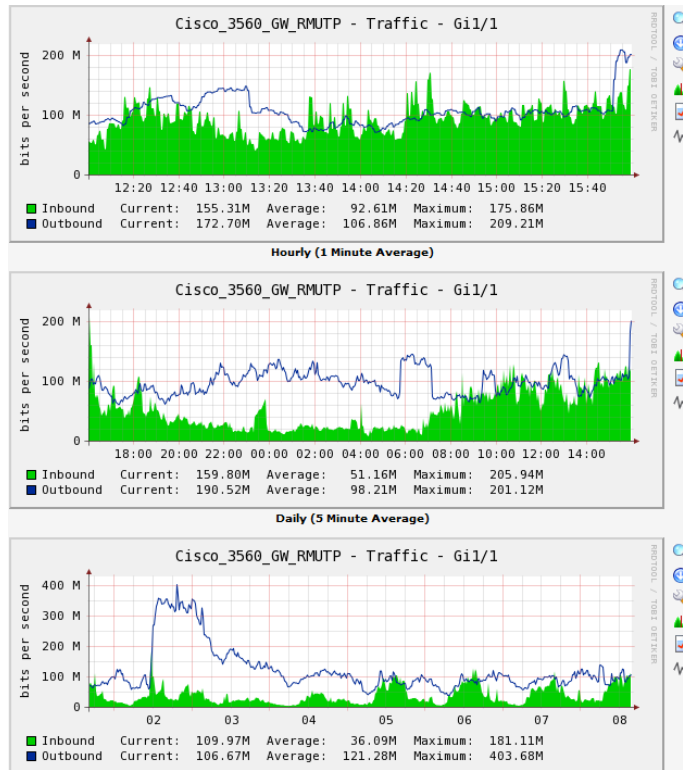

แสดงการเชื่อมต่อระบบเครือข่าย RMUTP Net ที่เชื่อมต่อกับภายนอก

Top level diagram >>

```

new-s-host2012 - Avocent Session Viewer-- Single Cursor Mode, Press <Pause> to exit.

813.8750 MB / 10.01 sec = 682.2199 Mbps 4 %TX 12 %RX 0 retrans 1.20 msRTT
root@shost:/# nuttcp -i -r [redacted]
 95.3750 MB / 1.00 sec = 800.0267 Mbps    77 retrans
 96.8125 MB / 1.00 sec = 812.1181 Mbps    88 retrans
101.3125 MB / 1.00 sec = 849.8819 Mbps    87 retrans
 99.3125 MB / 1.00 sec = 833.1153 Mbps    36 retrans
 98.3750 MB / 1.00 sec = 825.2293 Mbps    63 retrans
101.0625 MB / 1.00 sec = 847.7762 Mbps    65 retrans
101.0625 MB / 1.00 sec = 847.7449 Mbps    26 retrans
100.8125 MB / 1.00 sec = 845.7036 Mbps    46 retrans
102.3750 MB / 1.00 sec = 858.7837 Mbps    30 retrans
100.6875 MB / 1.00 sec = 844.6221 Mbps    39 retrans

999.0642 MB / 10.03 sec = 835.6922 Mbps 7 %TX 17 %RX 557 retrans 1.23 msRT
root@shost:/#
root@shost:/# nuttcp -i -r [redacted]
 95.8125 MB / 1.00 sec = 803.7198 Mbps   102 retrans
100.9375 MB / 1.00 sec = 846.7277 Mbps   108 retrans
100.0000 MB / 1.00 sec = 838.8524 Mbps    75 retrans
 97.2500 MB / 1.00 sec = 815.7840 Mbps    51 retrans
 93.0625 MB / 1.00 sec = 780.6836 Mbps    74 retrans
 99.1875 MB / 1.00 sec = 832.0451 Mbps    13 retrans
 99.1875 MB / 1.00 sec = 832.0451 Mbps    71 retrans
101.3125 MB / 1.00 sec = 849.8708 Mbps   148 retrans
 99.3750 MB / 1.00 sec = 833.6179 Mbps    46 retrans
 99.9375 MB / 1.00 sec = 838.3365 Mbps    81 retrans

988.5191 MB / 10.03 sec = 826.3798 Mbps 7 %TX 16 %RX 769 retrans 1.28 msRT
root@shost:/#

```