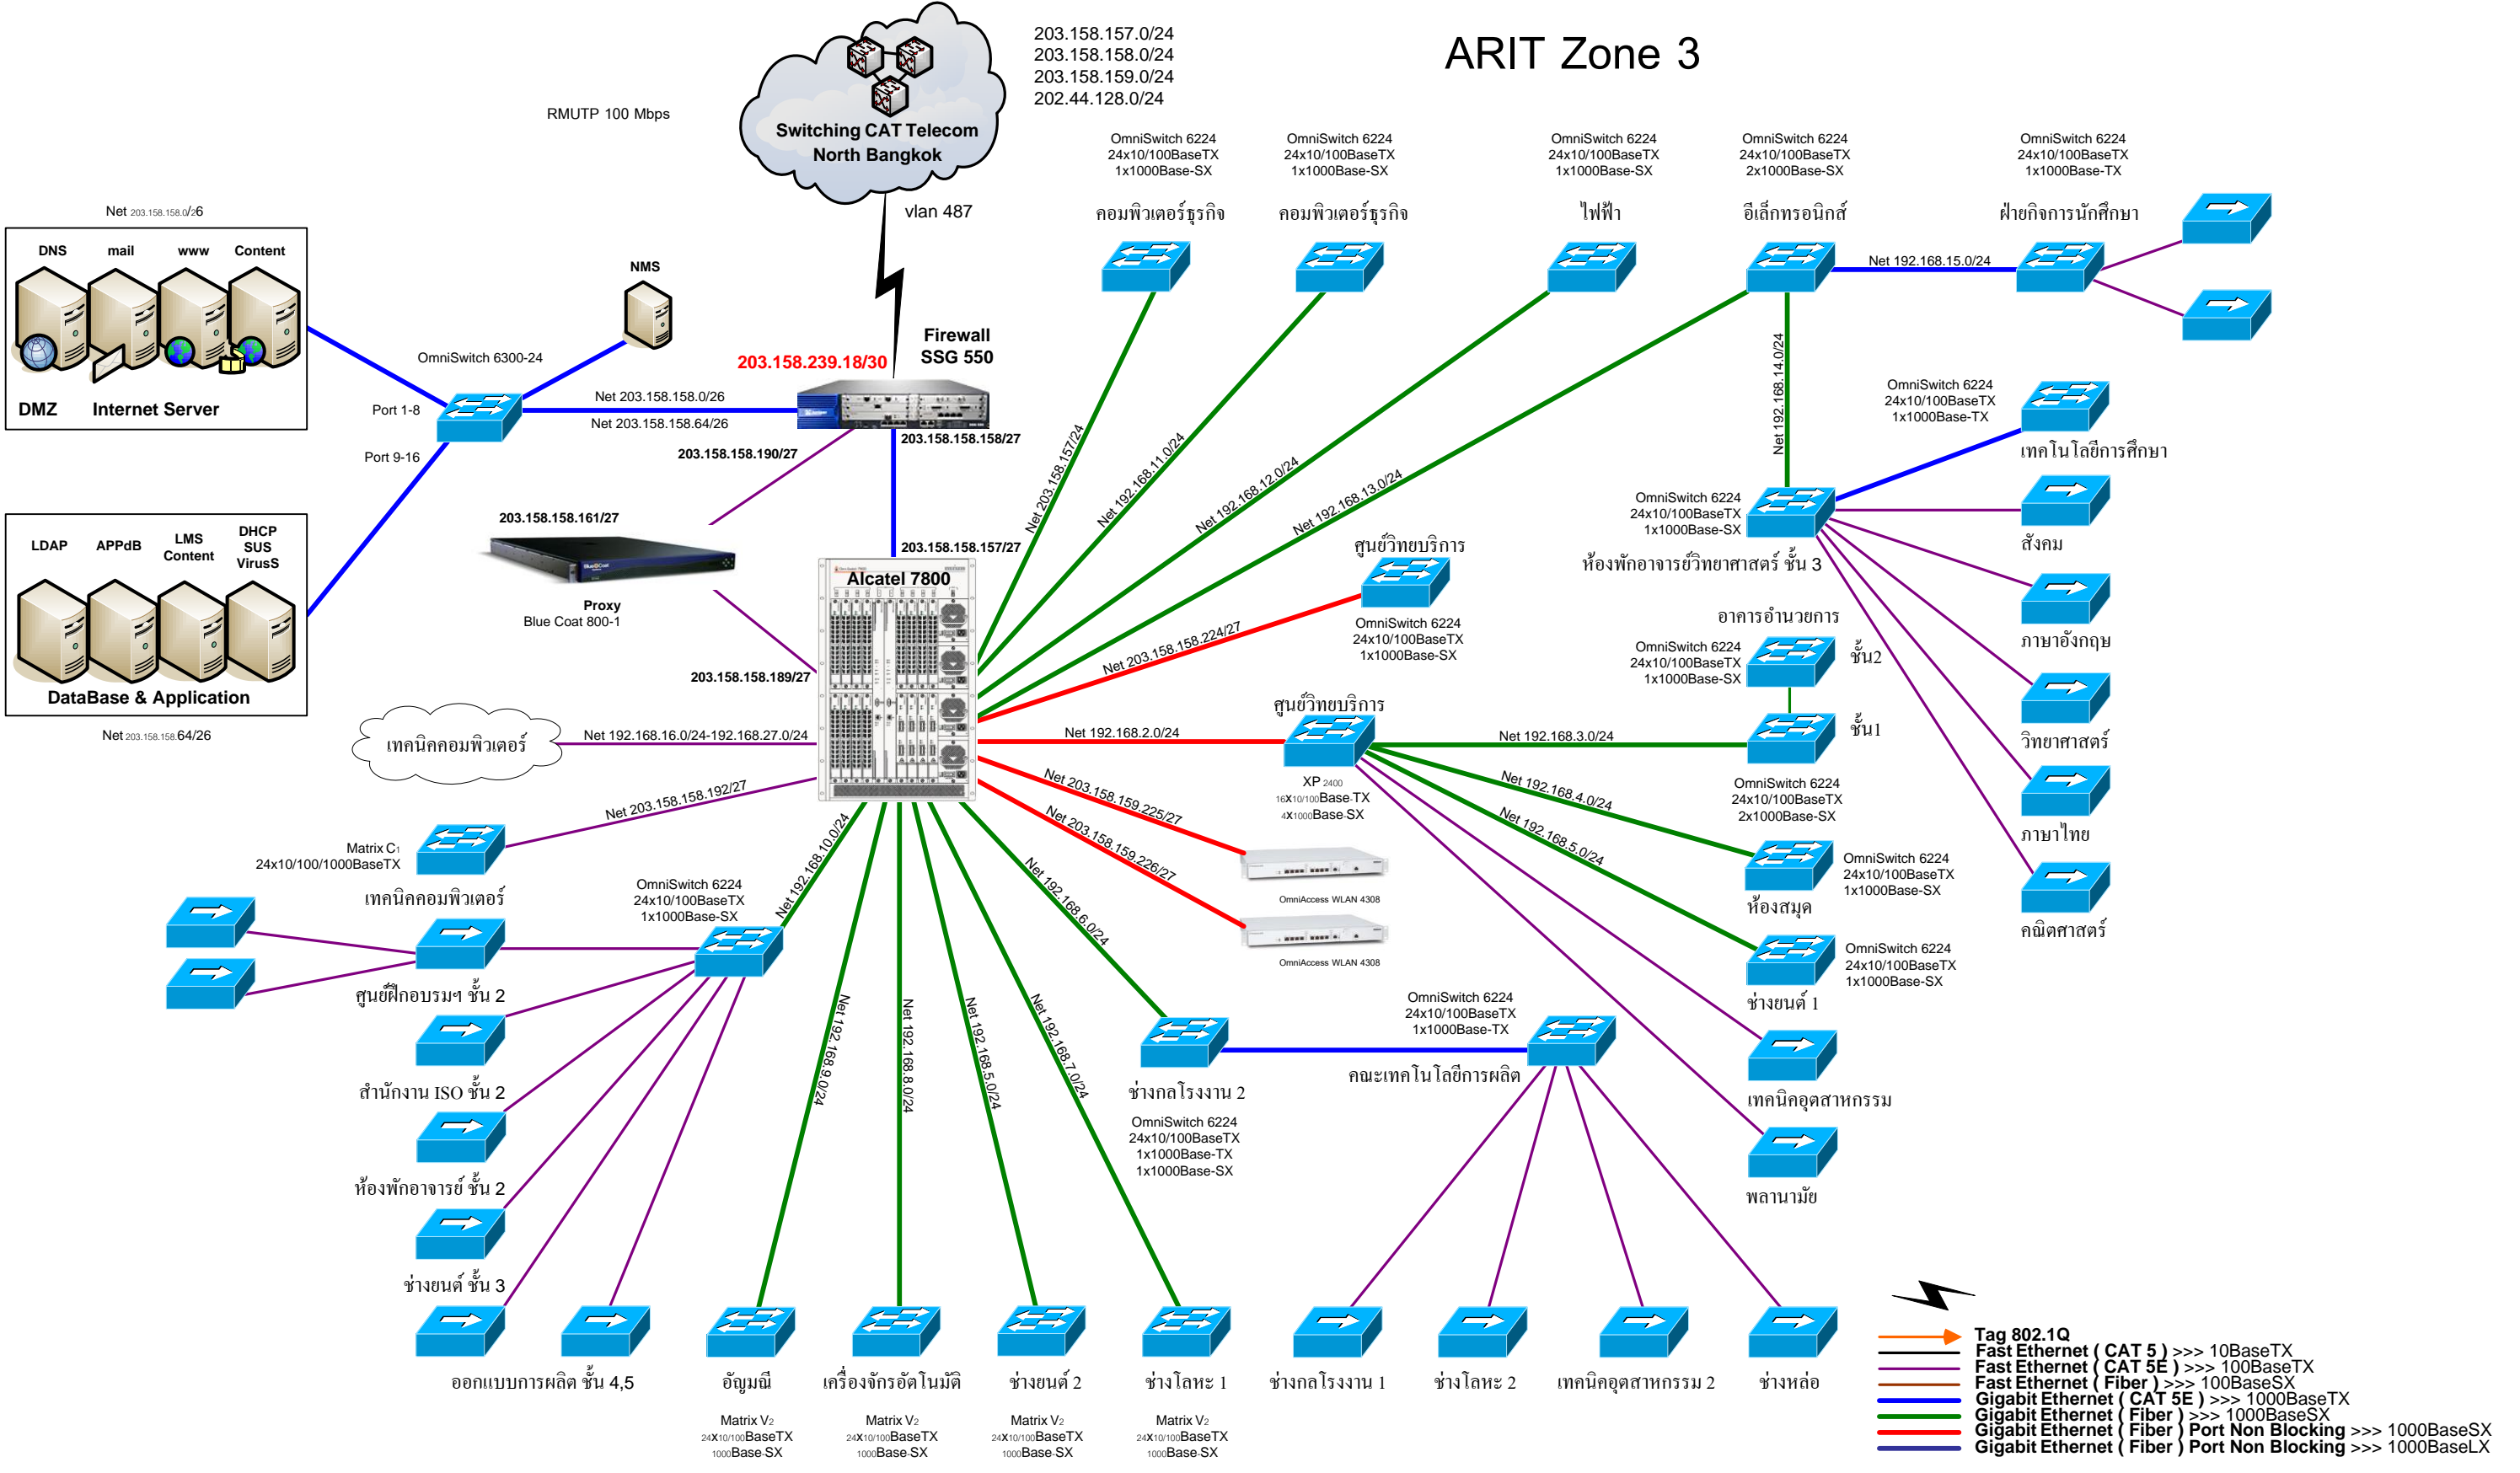

ARIT Zone 3

- Tag 802.1Q**
- Fast Ethernet (CAT 5) >>> 10BaseTX
 - Fast Ethernet (CAT 5E) >>> 100BaseTX
 - Fast Ethernet (Fiber) >>> 100BaseSX
 - Gigabit Ethernet (CAT 5E) >>> 1000BaseTX
 - Gigabit Ethernet (Fiber) >>> 1000BaseSX
 - Gigabit Ethernet (Fiber) Port Non Blocking >>> 1000BaseSX
 - Gigabit Ethernet (Fiber) Port Non Blocking >>> 1000BaseLX