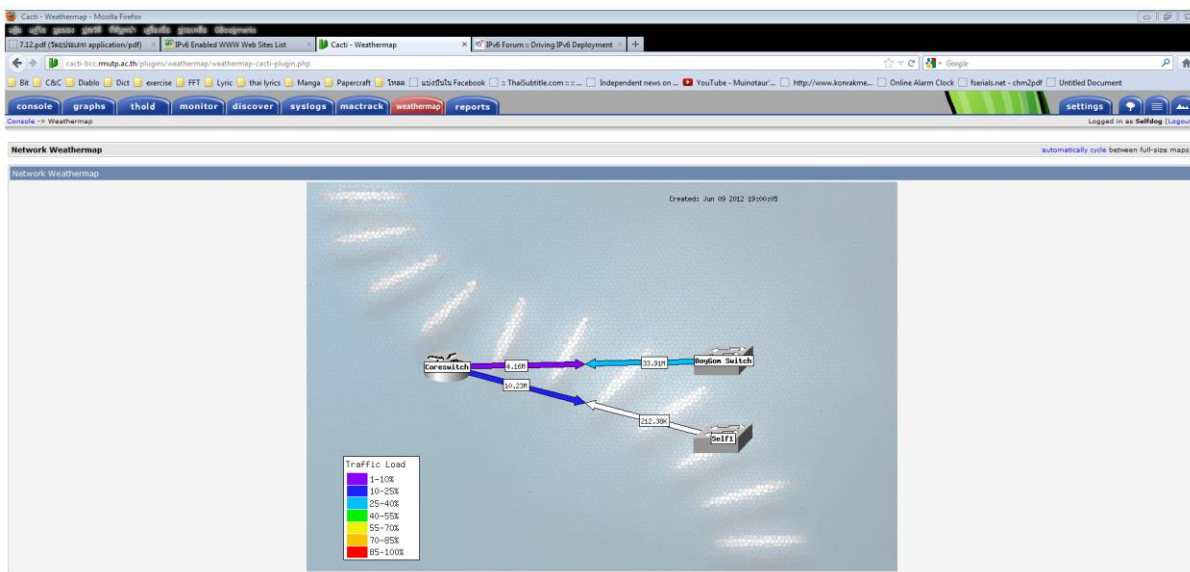

ระบบงาน Wire Network Monitoring ศูนย์พาณิชย์การกรมพระนคร

Powered by PHP Weathermap version 0.95b

This screenshot shows a comprehensive network monitoring dashboard. At the top, it indicates the last refresh time as 7:05:42 pm. The dashboard is organized into several columns of host status indicators, each represented by a colored square (green for normal, yellow for recovering, red for down):

- 1818:** 1818_InventoryRoom_FL1, 1818_A1117_FL1, 1818_Student_Affair_FL2
- 2818:** 2818_4_wgh_School_FL1, 2818_MGMT_Room_FL2, 2818_231041_FL3, 2818_231042_FL3, 2818_23108_FL3, 2818_2404_FL4 (24 2h 25m 41s)
- 3818:** 3818_Student_Cham_FL1, 3818_Teachroom_FL2
- 507:** Cms_8F300_90Y_FL2, Cms_8F300_90Y_FL3, L8624_90Y_FL4, L8624_90Y_FL5
- 010:** Localhost
- 1818:** 1818_Kongkarn_FL1, 1818_Kongkarn_FL2, 1818_Kongkarn_FL3, 1818_Prom_54T1_FL2, 1818_Prom_54T2_FL2, 1818_Prom_54T3_FL2, 1818_Prom_Self_Staff_FL2, 1818_Prom_Library_FL2, 1818_Prom_FL3
- 1818:** Cms_1818_1104P_BCC, 1818_350_BCC, Omni_780_BCC, OAW-430841_BCC, OAW-430841_CKUS, DHCP Server, DNS Server, BlueCoat_800-2_BCC

Below the host status, there is a section for **Down Host Messages** showing a message for 2818_2404_FL4 (172.24.254.39) which is down since 4 Nov 18:00:00. A legend at the bottom indicates the status colors: Normal (green), Recovering (yellow), and Down (red).