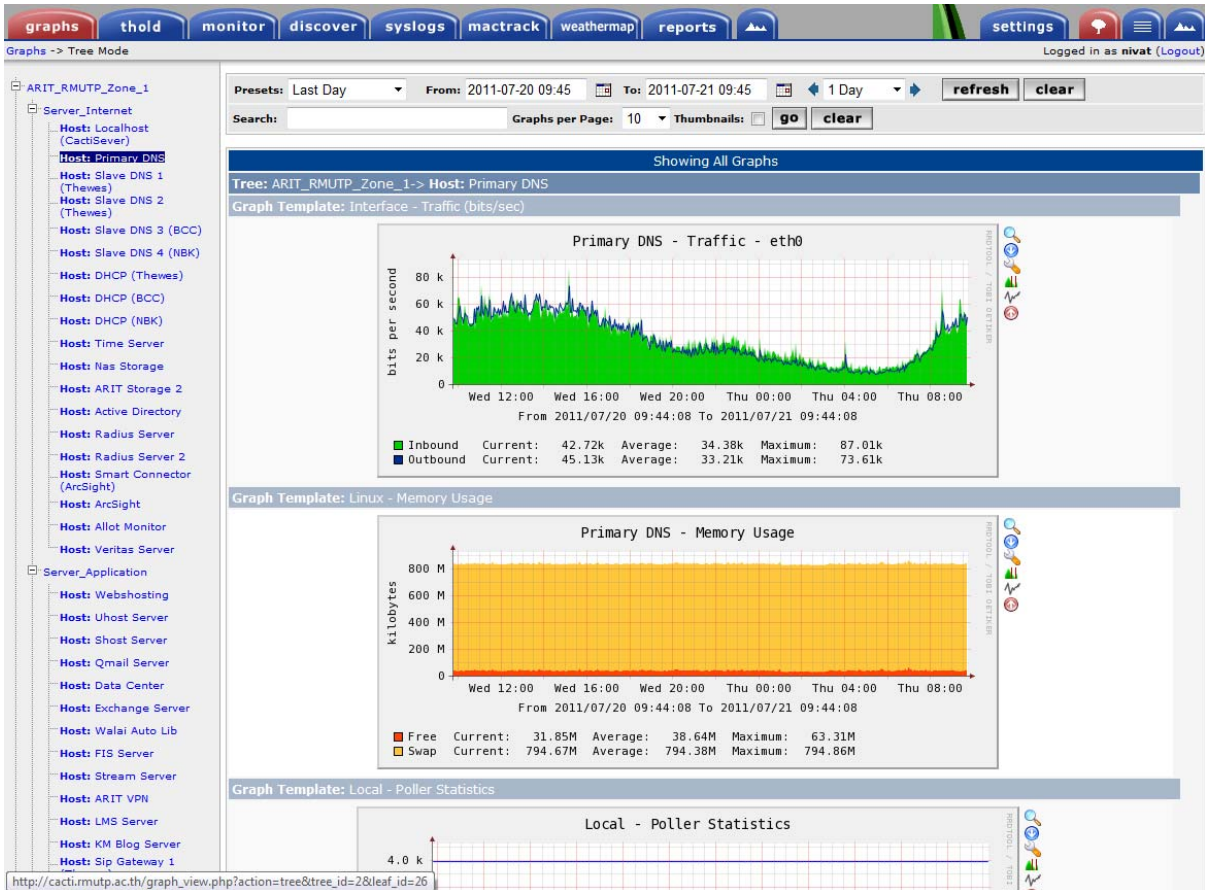

# ระบบงาน Wire Network Monitoring

Last Refresh : 9:40:21 am

- Server\_Internet**
- Localhost (CactiSever)
  - Primary DNS
  - Slave DNS 1 (Thewes)
  - Slave DNS 2 (Thewes)
  - Slave DNS 3 (BCC)
  - Slave DNS 4 (NBK)
  - DHCP (Thewes)
  - DHCP (BCC)
  - DHCP (NBK)
  - Time Server
  - Nas Storage
  - Active Directory
  - Radius Server 2
  - Smart Connector (ArcSight)
  - ArcSight
  - Allot Monitor