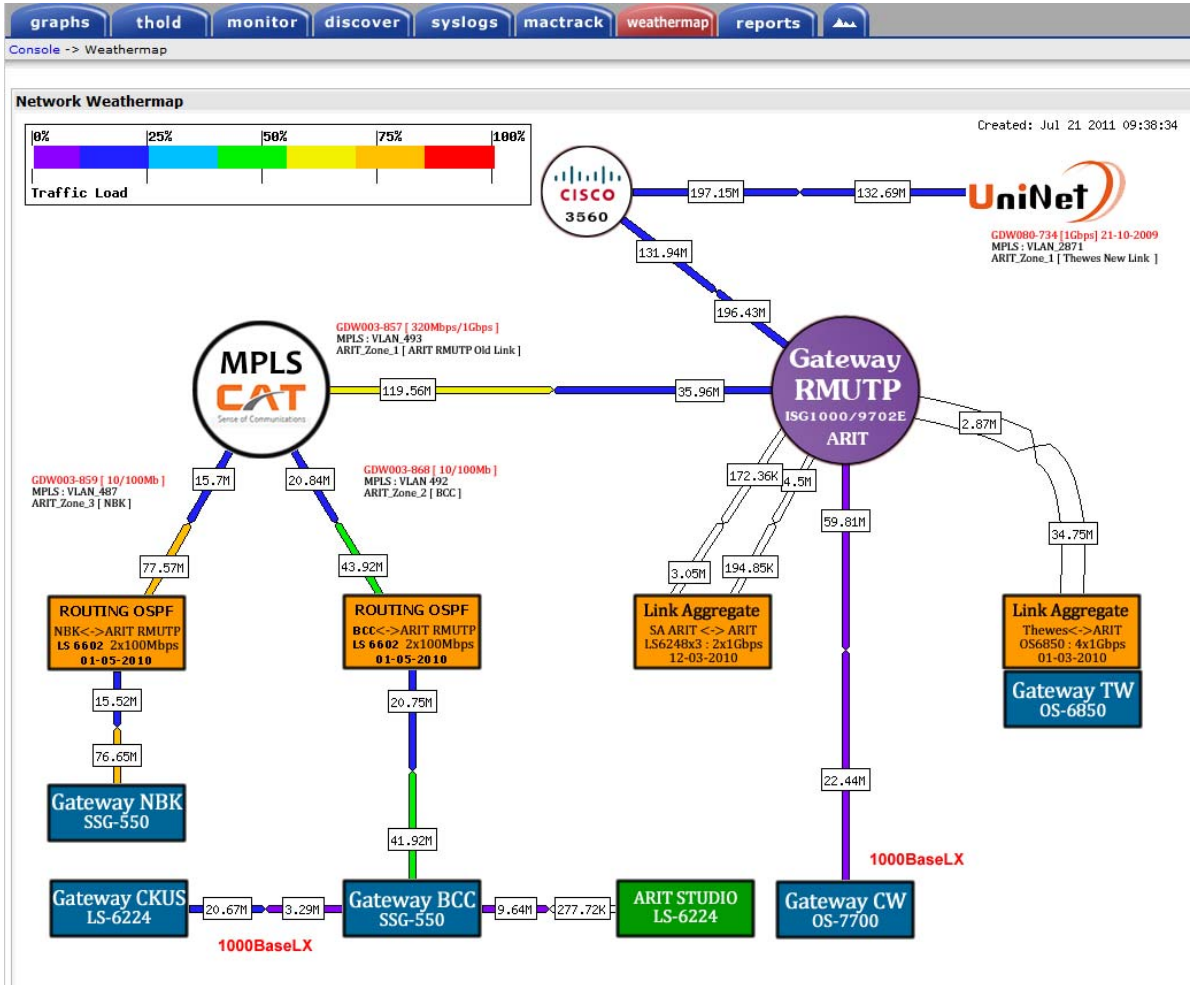

# ระบบงาน Wire Network Monitoring

Last Refresh : 9:40:21 am

- Server\_Internet**
- Localhost (CactiSever)
  - Primary DNS
  - Slave DNS 1 (Thewes)
  - Slave DNS 2 (Thewes)
  - Slave DNS 3 (BCC)
  - Slave DNS 4 (NBK)
  - DHCP (Thewes)
  - DHCP (BCC)
  - DHCP (NBK)
  - Time Server
  - Nas Storage
  - Active Directory
  - Radius Server 2
  - Smart Connector (ArcSight)
  - ArcSight
  - Allot Monitor

- Server\_Application**
- Webshosting
  - Uhost Server
  - Shost Server
  - Qmail Server
  - Data Center
  - Exchange Server
  - Walai Auto Lib
  - FIS Server
  - Stream Server
  - ARIT VPN
  - LMS Server
  - KM Blog Server
  - Sip Gateway 1 (Thewes)
  - Sip Gateway 2 (BCC)
  - Sip Gateway 3 (NBK)
  - Sip Gateway 4 (Staff)
  - Netapp Server
  - Web-Server [www.rmutp.ac.th]
  - Repository Server
  - Server\_Radio\_97.5
  - OCS Server
  - Bitdefender Slave
  - Backup Exec Server (Thewes)
  - Backup Exec Server (Chotiwet)

- Network\_Devices\_Zone\_1 (ARIT)**
- Cisco\_3560\_GW\_RMUTP
  - ISG\_1000\_ARIT
  - Omni\_6400\_DMZ\_InterNet
  - Omni\_6400\_DMZ\_Application
  - Omni\_9702E\_ARIT
  - BlueCoat\_8001\_ARIT
  - SSLVPN\_SA2000
  - MailGateway\_IronMail
  - OAW-4324#ARIT
  - LS6224\_ARIT\_FL1\_1
  - LS6224\_ARIT\_FL1\_2
  - LS6224\_ARIT\_FL2\_Library
  - LS6248x3\_ARIT\_FL2\_SA\_Stack
  - Noc\_Office\_ARIT\_FL\_1
  - Vice\_Director\_6248
  - Gigabit\_Switch\_6850
  - LS6224\_Small\_Rack
  - LS6224\_Server\_Switch

- Net\_Devices\_Zone\_1 (President)**
- LS6248\_PSD\_FL1\_1
  - LS6248+LS6248\_PSD\_FL2\_Stack
  - LS6224\_PSD\_FL3\_1
  - LS6248+LS6224\_PSD\_FL4\_Stack
  - LS6248+LS6224\_PSD\_FL5\_Stack

- Net\_Devices\_Zone\_1 (Thewes)**
- Cisco\_SFE2000\_Regis\_FL1
  - LS6224\_Register\_FL4
  - LS6224\_TechEd\_B4\_F5
  - LS6224\_TechEd\_RadioMCT
  - OS6124\_TechEd\_B1\_F2
  - OS6124\_TechEd\_B1\_F3
  - LS6224\_Tech\_B16\_FL\_4